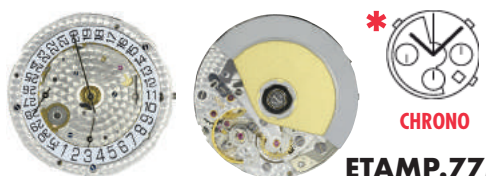

ETA 6497-1

Size "" / Size mm	16 ½	36.60
Height mm	4.50	
Total height mm	6.04	
Hand-fitting	1	
Jewels	17	
Date position	-	
Hour wheel	ETA134015	
Stem	ETA134358	
Battery	-	
Hands holes Ø mm	200/115/27	
Information	Lépine, Small Sec at 6, Mechanical, 18'000 A/h	

ETA 7750

Size "" / Size mm	13 ¼	30.00
Height mm	7.90	
Total height mm	10.78	
Hand-fitting	1	
Jewels	25	
Date position	D3D3 (day/date)	
Hour wheel	ETA105395	
Stem	ETA400583	
Battery	-	
Hands holes Ø mm	200/120/25/18/18/18	
Information	12 Hrs at 6, Small Sec at 9, 30 Min at 12, Automatic	

ETA MECHANICAL (SWISS MADE)

ETAMP.7751

Size''' / Size mm	13 ¼	30.00
Height mm	7.90	
Total height mm	Not available	
Hand-fitting	1	
Jewels	25	
Date position	-	
Hour wheel	ETA105506	
Stem	ETA400583	
Battery	-	
Hands holes Ø mm	250/200/120/25/18	
Information	12 Hrs + Moon Phase at 6, Sec + 24 Hrs at 9, Day + Month + 30 Min at 12, Date by Centre Hand	

ETAMP.7753

Size''' / Size mm	13 ¼	30.00
Height mm	7.90	
Total height mm	Not available	
Hand-fitting	1	
Jewels	17	
Date position	D4	
Hour wheel	ETA275013	
Stem	ETA400583	
Battery	-	
Hands holes Ø mm	200/120/25/18/18/18	
Information	30 Min at 3, 12 Hrs at 6, Small Sec at 9	