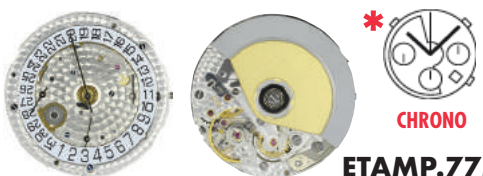

**ETAMP.7001**

Size "" / Size mm	10 ½	23.90
Height mm	2.50	
Total height mm	3.74	
Hand-fitting	2	
Jewels	17	
Date position	-	
Hour wheel	ETA085061	
Stem	ETA0401.7001	
Battery	-	
Hands fitting Ø mm	130/80/17	
Information	Small Sec at 6	

## ETAMP.7750

Size''' / Size mm	13 ¼	30.00
Height mm	7.90	
Total height mm	10.78	
Hand-fitting	1	
Jewels	25	
Date position	D3D3 (day/date)	
Hour wheel	ETA105395	
Stem	ETA400583	
Battery	-	
Hands fitting Ø mm	200/120/25/18/18/18	
Information	12 Hrs at 6, Small Sec at 9, 30 Min at 12, Automatic	

## ETAMP.7751

Size''' / Size mm	13 ¼	30.00
Height mm	7.90	
Total height mm	Information not available	
Hand-fitting	1	
Jewels	25	
Date position	-	
Hour wheel	ETA105506	
Stem	ETA400583	
Battery	-	
Hands fitting Ø mm	250/200/120/25/18	
Information	12 Hrs + Moon Phase at 6, Sec + 24 Hrs at 9, Day + Month + 30 Min at 12, Date by Centre Hand	