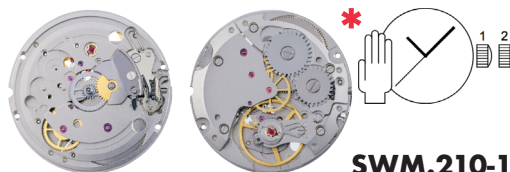

SWM.200-1

Size ''' / Size mm	11 ½	26.00
Height mm	4.60	
Total height mm	6.56	
Hand-fitting	2	
Jewels	26	
Date position	D3	
Hour wheel	A0255.2.200-1	
Stem	A0401.200-1	
Battery	-	
Hands fitting Ø mm	150/90/25	
Information	Automatic (Compatible with ETA 2824-2)	

SWM.260-1

Size ''' / Size mm	11 ½	26.00
Height mm	5.60	
Total height mm	6.65	
Hand-fitting	7	
Jewels	31	
Date position	D3	
Hour wheel	A0255.7.200-1	
Stem	A0401.200-1	
Battery	-	
Hands fitting Ø mm	150/90/20	
Information	Small Sec, Automatic	

SWM.210-1

Size ''' / Size mm	11 ½	25.60
Height mm	3.35	
Total height mm	5.09	
Hand-fitting	2	
Jewels	19	
Date position	-	
Hour wheel	A0255.2.200-1	
Stem	A0401.200-1	
Battery	-	
Hands fitting Ø mm	150/90/70	
Information	Mechanical / Manual	

**SWM.1000-1**

Size''' / Size mm	9"	20
Height mm	3.90	
Total height mm	5.35	
Hand-fitting	1	
Jewels	18	
Date position	D3	
Hour wheel	A0255.1.1000-1	
Stem	A0401.1000-1	
Battery	-	
Hands fitting Ø mm	200/120/70	
Information	-	