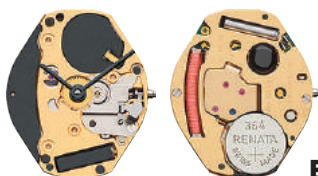

ETAMP.805112

Size''' / Size mm	11 ½	26.20
Height mm	3.40	
Total height mm	4.92	
Hand-fitting	2	
Jewels	0	
Date position	D3	
Hour wheel	Information not available	
Stem	ETA171998	
Battery	377 / SR626SW	
Hands fitting Ø mm	120/70/20	
Information	Not Dismountable, = 805111, = 805114	

ETAMP.805112/6

Date position	D6
---------------	----

ETAMP.901001

Size''' / Size mm	5 ½ x 6 ¾	13.00 x 15.15
Height mm	2.20	
Total height mm	3.38	
Hand-fitting	1	
Jewels	3	
Date position	-	
Hour wheel	ETA153203	
Stem	ETA195752	
Battery	321 / SR616SW	
Hands fitting Ø mm	120/70	
Information	= 901005	

ETAMP.901001.0

Total height mm	2.89
Hand-fitting	0
Hour wheel	ETA178783

ETAMP.805122

Size''' / Size mm	11 ½	26.20
Height mm	3.65	
Total height mm	5.13	
Hand-fitting	2	
Jewels	0	
Date position	D3D3 (day/date)	
Hour wheel	Information not available	
Stem	ETA425613	
Battery	377 / SR626SW	
Hands fitting Ø mm	120/70/20	
Information	Not Dismountable	

ETAMP.902002

Size''' / Size mm	6 ¾ x 8	15.30 x 17.80
Height mm	2.35	
Total height mm	3.39	
Hand-fitting	1	
Jewels	4	
Date position	-	
Hour wheel	ETA222388	
Stem	ETA129854	
Battery	364 / SR621SW	
Hands fitting Ø mm	120/70	
Information	= 902001, = 902005	