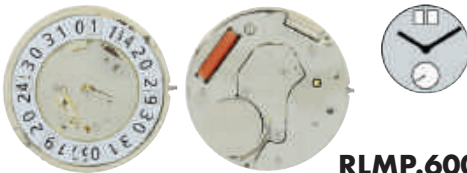

RLMP.6004B

Size "" / Size mm	11 ½	26.20
Height mm	3.30	
Total height mm	4.70	
Hand-fitting	1	
Jewels	1	
Date position	BD12 (big date)	
Hour wheel	RL3301.272	
Stem	RL3000.189	
Battery	373 / SR916SW	
Hands fitting Ø mm	120/70/20	
Information	Small Sec