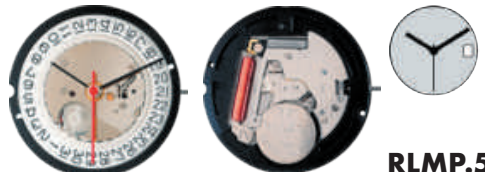

**RLMP.505/6**

Date position	D6	
---------------	----	--

**RLMP.507/6**

Date position	D6D6 (day/date)	
---------------	-----------------	--

**RLMP.512**

Size "" / Size mm	11 ½	26.20
Height mm	3	
Total height mm	4.12	
Hand-fitting	1	
Jewels	1	
Date position	-	
Hour wheel	R3301.229	
Stem	RL3000.163	
Battery	371 / SR920SW	
Hands fitting Ø mm	120/70	
Information	-	

**RLMP.507**

Size "" / Size mm	10 ½	23.90
Height mm	3.00	
Total height mm	4.46	
Hand-fitting	1	
Jewels	1	
Date position	D3D3 (day/date)	
Hour wheel	RL3301.231	
Stem	RL3000.164	
Battery	371 / SR920SW	
Hands fitting Ø mm	120/70/20	
Information	-	