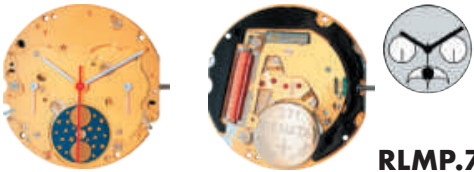

RLMP.706

Size "" / Size mm	10 ½	23.90
Height mm	3.00	
Total height mm	4.84	
Hand-fitting	1	
Jewels	1	
Date position	-	
Hour wheel	RL3301.254	
Stem	RL3000.131	
Battery	371 / SR920SW	
Hands fitting Ø mm	120/70/20/20/20	
Information	Date at 3, Moon at 6, Day at 9