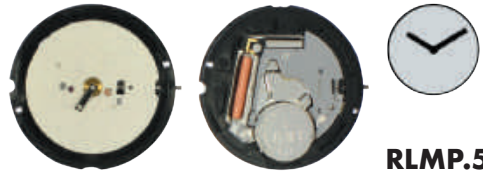

RLMP.512

Size "" / Size mm	11 ½	26.20
Height mm	3	
Total height mm	4.12	
Hand-fitting	1	
Jewels	1	
Date position	-	
Hour wheel	R3301.229	
Stem	RL3000.163	
Battery	371 / SR920SW	
Hands fitting Ø mm	120/70	
Information	-