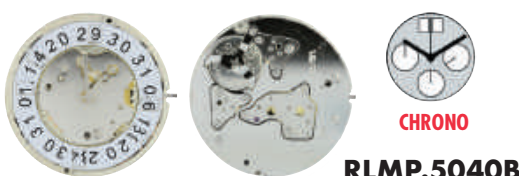

RLMF.503

RLMF.5040B

Size "" / Size mm	12 ½	28.60
Height mm	4.40	
Total height mm	6.65	
Hand-fitting	1	
Jewels	6	
Date position	BD12 (big date)	
Hour wheel	RL3301.241	
Stem	RL3000.177	
Battery	395 / SR927SW	
Hands fitting Ø mm	150/90/25/20/20/20	
Information	Small Sec at 3, 1/10 Sec at 6, 30 Min at 9