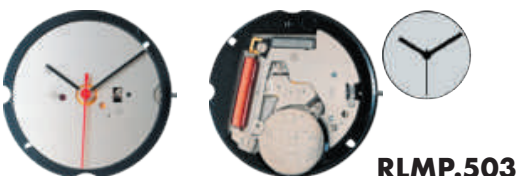

RLMF.503

Size "" / Size mm	10 ½	23.90
Height mm	3.00	
Total height mm	4.46	
Hand-fitting	1	
Jewels	1	
Date position	-	
Hour wheel	RL3301.229	
Stem	RL3000.164	
Battery	371 / SR920SW	
Hands fitting Ø mm	120/70/20	
Information	-