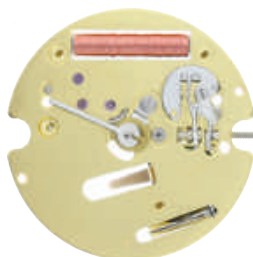

ISA SWISS⁺ WATCH MECHANISMS

SWISS MADE + SWISS PARTS

ISM.1198/101

Size''' / Size mm	11 ½	25.60
Height mm	3.25	
Total height mm	4.96	
Hand-fitting	2	
Jewels	1	
Date position	-	
Hour wheel	IS1198.01005	
Stem	IS1198.1117	
Battery	395 / SR927SW	
Hands fitting Ø mm	150/90/20	
Information	-	

ISM.8272A
(ISM.8272)

Size''' / Size mm	11 ½	25.60
Height mm	4.60	
Total height mm	5.69	
Hand-fitting	2	
Jewels	9	
Date position	D6	
Hour wheel	IS8271.51133	
Stem	IS8271.51207	
Battery	399 / SR927W	
Hands fitting Ø mm	220/150/90/16/16	
Information	Small Sec at 2, Moon Phases at 10	

ISM.222B
(ISM.222/130)

Size''' / Size mm	7 ¾	17.20
Height mm	1.60	
Total height mm	2.43	
Hand-fitting	1	
Jewels	6	
Date position	-	
Hour wheel	IS120.3301X	
Stem	IS222.51171	
Battery	321 / SR616SW	
Hands fitting Ø mm	120/70	
Information	-	

CHRONO
ISM.8371B
(ISM.8371/2010)

Size''' / Size mm	13 ¼	30.60
Height mm	5.50	
Total height mm	7.40	
Hand-fitting	2	
Jewels	0	
Date position	D6	
Hour wheel	Information Information not available	
Stem	Information Information not available	
Battery	394/SR936W	
Hands fitting Ø mm	150/90/65/20/20	
Information	Small Sec at 3, 30 Min at 9	