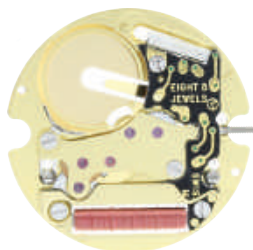

ISA SWISS⁺ WATCH MECHANISMS

SWISS MADE + SWISS PARTS

ISM.1198/101

Size''' / Size mm	11 ½	25.60
Height mm	3.25	
Total height mm	4.96	
Hand-fitting	2	
Jewels	1	
Date position	-	
Hour wheel	IS1198.01005	
Stem	IS1198.1117	
Battery	395 / SR927SW	
Hands fitting Ø mm	150/90/20	
Information	-	

ISM.8272A
(ISM.8272)

Size''' / Size mm	11 ½	25.60
Height mm	4.60	
Total height mm	5.69	
Hand-fitting	2	
Jewels	9	
Date position	D6	
Hour wheel	IS8271.51133	
Stem	IS8271.51207	
Battery	399 / SR927W	
Hands fitting Ø mm	220/150/90/16/16	
Information	Small Sec at 2, Moon Phases at 10	

ISM.222B
(ISM.222/130)

Size''' / Size mm	7 ¾	17.20
Height mm	1.60	
Total height mm	2.43	
Hand-fitting	1	
Jewels	6	
Date position	-	
Hour wheel	IS120.3301X	
Stem	IS222.51171	
Battery	321 / SR616SW	
Hands fitting Ø mm	120/70	
Information	-	

CHRONO
ISM.8371B
(ISM.8371/2010)

Size''' / Size mm	13 ¼	30.60
Height mm	5.50	
Total height mm	7.40	
Hand-fitting	2	
Jewels	0	
Date position	D6	
Hour wheel	Information Information not available	
Stem	Information Information not available	
Battery	394/SR936W	
Hands fitting Ø mm	150/90/65/20/20	
Information	Small Sec at 3, 30 Min at 9	