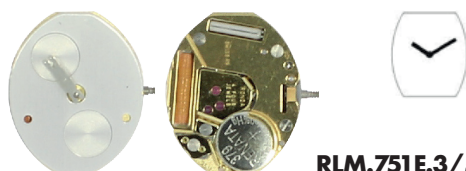

# FRANCE ÉBAUCHES (SWISS MADE & SWISS PARTS)

**RLMP.751B/5820**

Size ''' / Size mm	5 ½ x 6 ¾	13.00 x 15.15
Height mm	2.21	
Total height mm	4.26	
Hand-fitting	1	
Jewels	1	
Date position	-	
Hour wheel	Information not available	
Stem	FE51020.5120	
Battery	379 / SR521SW	
Hands fitting Ø mm	120/70	
Information	-	

**RLM.751E.3/5820**

Size ''' / Size mm	5 ½ x 6 ¾	13.00 x 15.15
Height mm	2.21	
Total height mm	4.16	
Hand-fitting	3	
Jewels	4	
Date position	-	
Hour wheel	Information not available	
Stem	FE51020.5120	
Battery	379 / SR521SW	
Hands fitting Ø mm	120/70	
Information	-	

**RLMP.762B/6320**

Size ''' / Size mm	6 ¾ x 8	15.30 x 18.20
Height mm	3.25	
Total height mm	4.26	
Hand-fitting	1	
Jewels	1	
Date position	-	
Hour wheel	Information not available	
Stem	FE51020.6320	
Battery	364 / SR621SW	
Hands fitting Ø mm	120/70	
Information	-	