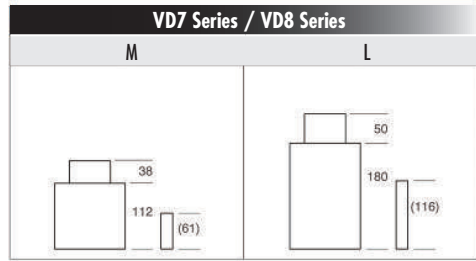

Multi-eye / Retrograde