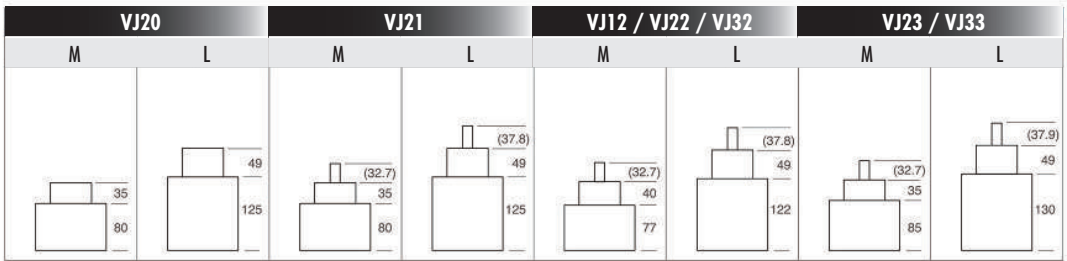

HIGH HAND SERIES

Dual Time

Multi-eye / Retrograde

Slim

Standard

*PC21J : 3 years battery life
PC21AE / AF : 2 years battery life