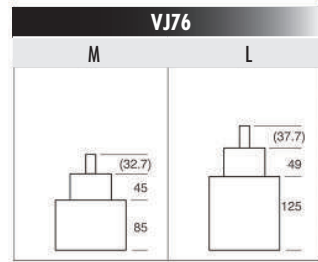

HIGH HAND SERIES

Dual Time

Multi-eye / Retrograde

Slim

Standard

*PC21J : 3 years battery life
PC21AE / AF : 2 years battery life