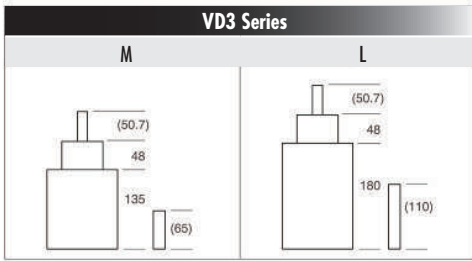

HIGH HAND SERIES

Dual Time