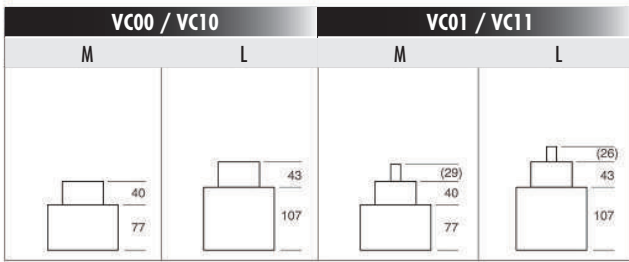

HIGH HAND SERIES

Dual Time

Multi-eye / Retrograde

Slim

Standard

*PC21J : 3 years battery life
PC21AE / AF : 2 years battery life