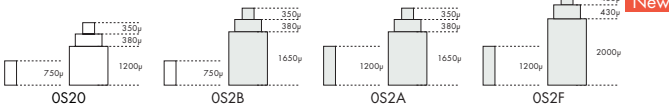

OS1F

OS20

OS2B

OS2A

OS2F

New