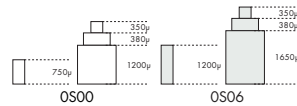

JS SERIES

OS SERIES

New

New

FS SERIES