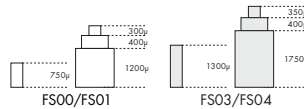

JS SERIES

OS SERIES

New

New

FS SERIES