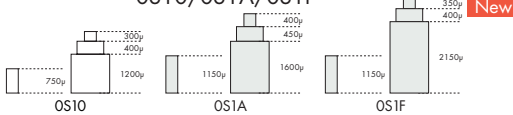

OS1F

JS SERIES

OS SERIES

OS10