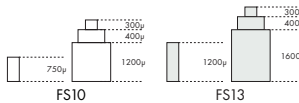

JS SERIES

OS SERIES

New

New

FS SERIES

FS10

FS13