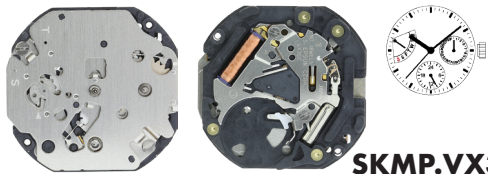

SKMP.VX3N

SKMP.VX3S

Size "" / Size mm	10 ½	22.25 x 21.50
Height mm	3.86	
Total height mm	5.81	
Hand-fitting	S	
Jewels	0	
Date position	-	
Hour wheel	S0271566	
Stem	SK0405.VX12E	
Battery	371 / SR920SW	
Hands fitting Ø mm	110/65/20/20/20/20	
Information	Date at 3, 24 Hrs at 6, Retro Day at 9h30