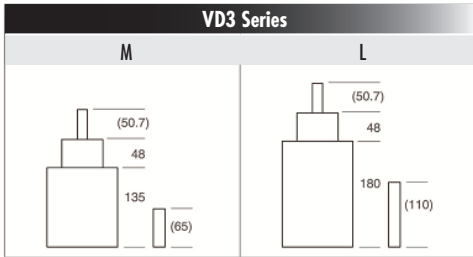

HIGH HAND SERIES

Dual Time