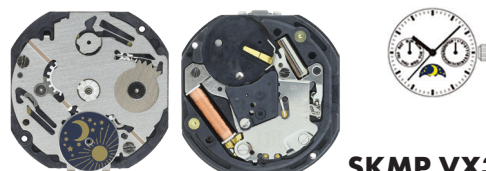

SKMP.VX3H

Size "" / Size mm	10 ½	21.50 x 22.10
Height mm	3.05	
Total height mm	5.00	
Hand-fitting	S	
Jewels	1	
Date position	-	
Hour wheel	S0271538	
Stem	S0354531	
Battery	373 / SP916SW	
Hands fitting Ø mm	110/65/20/20/20/20	
Information	Date at 3, Sun & Moon at 6, Day at 9	

Hand-fitting	L