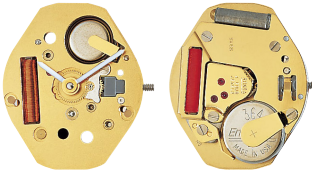

Size''' / Size mm	6 3/4 x 8	15.30 x 18.20
Height mm	2.50	
Total height mm	3.70	
Hand-fitting	1	
Jewels	4	
Date position	-	
Hour wheel	RL3301.133	
Stem	RL3000.132	
Battery	364 / SR621SW	
Hands fitting Ø mm	120/70	
Information	-	

Hand-fitting	3.45	
Hour wheel	0	
Information	RL3301.135	

Hand-fitting	3.80	
Hour wheel	2	
Information	RL3301.149	

RLM.762.3

Hand-fitting	4.30	
Hour wheel	3	
Information	RL3301.148	

RLM.762.4

Hand-fitting	5.20	
Hour wheel	4	
Information	RL3301.204	

RLM.762.5

Hand-fitting	5.80	
Hour wheel	5	
Information	RL3301.154