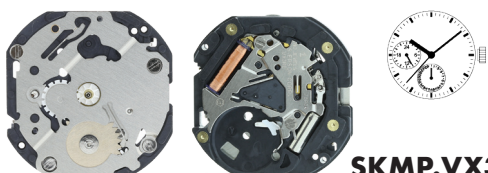

SKMP.VX3R

Size "" / Size mm	10 ½	21.50 x 21.65
Height mm	3.05	
Total height mm	5.18	
Hand-fitting	S	
Jewels	0	
Date position	-	
Hour wheel	S0271563	
Stem	SK0405.VX12E	
Battery	371 / SR920SW	
Hands fitting Ø mm	110/65/20/20/20/20	
Information	Date at 6, 24 Hrs at 9