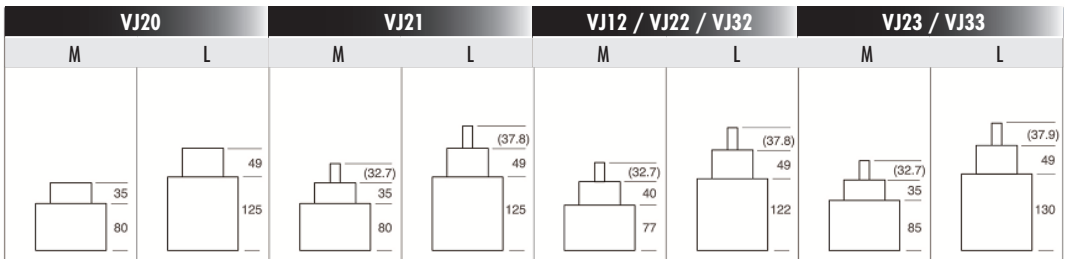

HIGH HAND SERIES

Dual Time

Multi-eye / Retrograde

Slim

Standard

*PC21J : 3 years battery life
PC21AE / AF : 2 years battery life