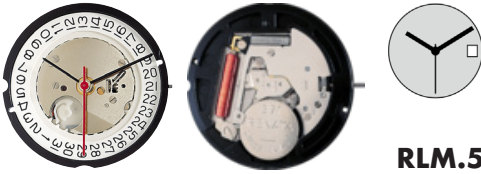

RLM.515

Size "" / Size mm	11 ½	26.20
Height mm	3.00	
Total height mm	4.46	
Hand-fitting	1	
Jewels	1	
Date position	D3	
Hour wheel	RL3301.229	
Stem	RL3000.164	
Battery	371 / SR920SW	
Hands fitting Ø mm	120/70/20	
Information	-	

RLM.515.2

Total height mm	4.81
Hand-fitting	2
Hour wheel	RL3301.230

Total height mm	4.81
Hand-fitting	2
Date position	D6
Hour wheel	RL3301.230

RLM.515.6

Total height mm	5.31
Hand-fitting	6
Hour wheel	RL3301.237

Date position	D4

Date position	D6