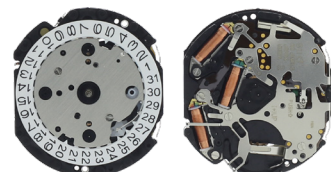

Size "" / Size mm	12 ¾	29.50 x 26.00
Height mm	4.57	
Total height mm	6.80	
Hand-fitting	M	
Jewels	0	
Date position	D4H30	
Hour wheel	S0271407	
Stem	S0351177	
Battery	371 / SR920SW	
Hands fitting Ø mm	110/65/19/14/14	
Information	24 Hrs at 12, Min at 6