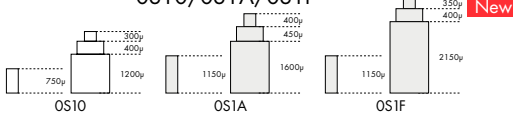

JS SERIES

OS SERIES

New

New

FS SERIES