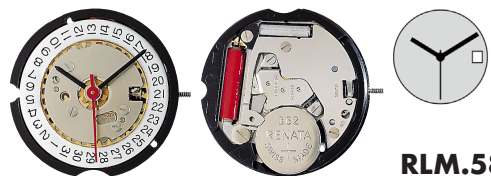

RLM.519.2

Total height mm	4.81
Hand-fitting	2
Hour wheel	RL3301.232

RLM.519/4

Date position	BD4 (big date)
---------------	----------------

RLM.583

Size "" / Size mm	8 3/4	20.00
Height mm	3.00	
Total height mm	4.45	
Hand-fitting	1	
Jewels	1	
Date position	-	
Hour wheel	RL3301.197	
Stem	RL3000.168	
Battery	362 / SR721SW	
Hands fitting Ø mm	120/70//20	
Information	-	