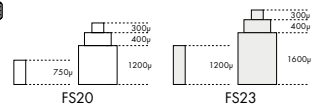

JS SERIES

OS SERIES

New

New

FS SERIES