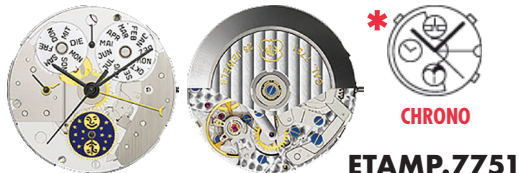

ETA 7751

Size "" / Size mm	13 ¼	30.00
Height mm	7.90	
Total height mm	Not available	
Hand-fitting	1	
Jewels	25	
Date position	-	
Hour wheel	ETA105506	
Stem	ETA400583	
Battery	-	
Hands holes Ø mm	250/200/120/25/18	
Information	12 Hrs + Moon Phase at 6, Sec + 24 Hrs at 9, Day + Month + 30 Min at 12, Date by Centre Hand