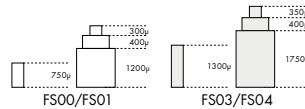

JS SERIES

OS SERIES

New

New

FS SERIES

FS10/FS13