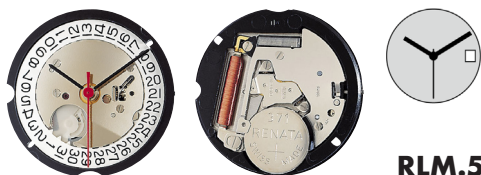

RLM.505

Size "" / Size mm	10 ½	23.90
Height mm	3.00	
Total height mm	4.50	
Hand-fitting	1	
Jewels	1	
Date position	D3	
Hour wheel	RL3301.229	
Stem	RL3000.164	
Battery	371 / SR920SW	
Hands fitting Ø mm	120/70/20	
Information	-	

RLM.505.2

Hand-fitting	2
Hour wheel	RL3301.230TA

RLM.505.24.H

Information	24 Hrs by Hand

RLM.505.24D/G1

Information	24 Hrs by Disc at 6

RLM.505.24D/G2

Information	24 Hrs by Disc at 12

RLM.505.24H/6

Date position	D6
Information	24 Hrs by Hand

RLM.505.6

Hand-fitting	6
Hour wheel	RL3301.230TA