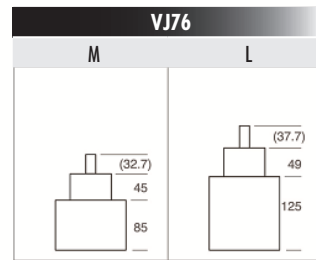

HIGH HAND SERIES

Dual Time

Multi-eye / Retrograde

Slim

Standard

*PC21J : 3 years battery life
PC21AE / AF : 2 years battery life