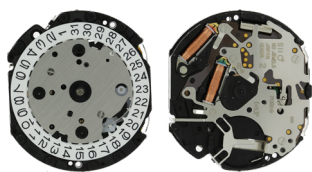

Size "" / Size mm	12 ¾	29.50
Height mm	4.57	
Total height mm	6.81	
Hand-fitting	M	
Jewels	0	
Date position	D4H30	
Hour wheel	S0271407	
Stem	S0351177	
Battery	371 / SR920SW	
Hands fitting Ø mm	110/65/19/14/14	
Information	24 Hrs at 3, Min at 6, Dual Time at 9