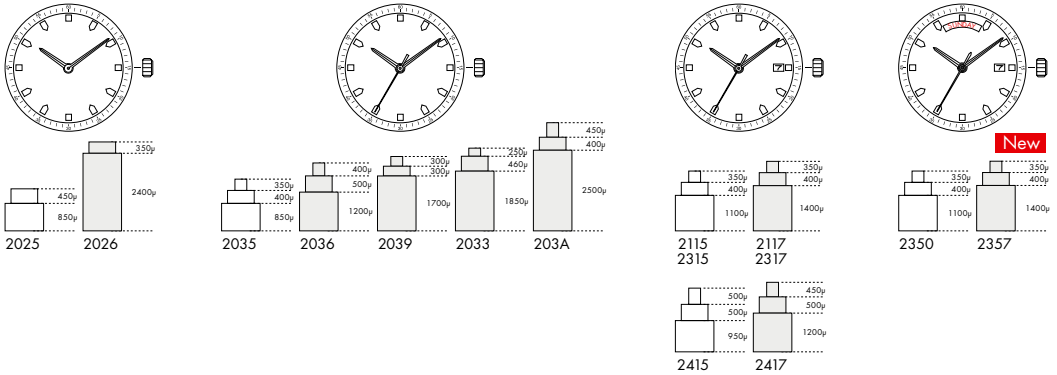

HIGH HAND SERIES

BASIC