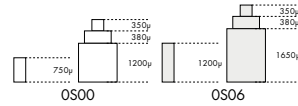

OS20/OS2B/OS2A/OS2F