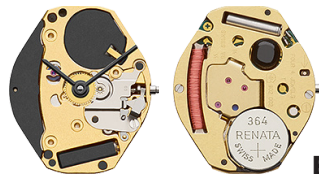

ETAMP.2824-2

Size''' / Size mm	11 ½	26.20
Height mm	4.60	
Total height mm	6.56	
Hand-fitting	2	
Jewels	25	
Date position	D3	
Hour wheel	ETA066515	
Stem	ETA146279	
Battery	-	
Hands holes Ø mm	150/90/25	
Information	Automatic	

ETAMP.901001

Size ''' / Size mm	5 ½ x 6 ¾	13.00 x 15.15
Height mm	2.20	
Total height mm	3.38	
Hand-fitting	1	
Jewels	3	
Date position	-	
Hour wheel	ETA153203	
Stem	ETA195752	
Battery	321 / SR616SW	
Hands fitting Ø mm	120/70	
Information	= 901005	

ETAMP.805112/6

Date position	D6
---------------	----

ETAMP.901001.0

Total height mm	2.89
Hand-fitting	0
Hour wheel	ETA178783

ETAMP.805122

Size ''' / Size mm	11 ½	26.20
Height mm	3.65	
Total height mm	5.13	
Hand-fitting	2	
Jewels	0	
Date position	D303 (day/date)	
Hour wheel	Information not available	
Stem	ETA425613	
Battery	377 / SR626SW	
Hands fitting Ø mm	120/70/20	
Information	Not Dismountable	

ETAMP.902002

Size ''' / Size mm	6 ¾ x 8	15.30 x 17.80
Height mm	2.35	
Total height mm	3.39	
Hand-fitting	1	
Jewels	4	
Date position	-	
Hour wheel	ETA222388	
Stem	ETA129854	
Battery	364 / SR621SW	
Hands fitting Ø mm	120/70	
Information	= 902001, = 902005	