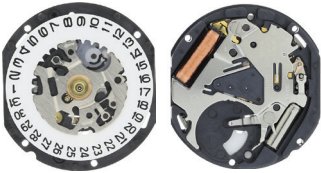

SKMP.VX12

Size ''' / Size mm	8 3/4	20.00 x 18.00
Height mm	2.60	
Total height mm	4.07	
Hand-fitting	S	
Jewels	0	
Date position	D3	
Hour wheel	S0271929	
Stem	SK0405.VX12E	
Battery	315 / SR716SW	
Hands fitting Ø mm	110/65/20	
Information	-