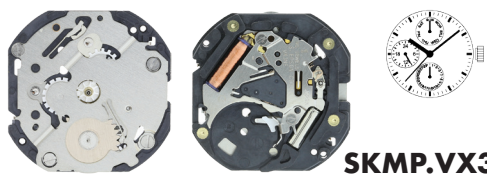

SKMP.VX3N

Size "" / Size mm	10 ½	21.50 x 21.65
Height mm	3.05	
Total height mm	5.04	
Hand-fitting	S	
Jewels	0	
Date position	-	
Hour wheel	S0271563	
Stem	SK0405.VX12E	
Battery	371 / SR920SW	
Hands fitting Ø mm	110/65/20/20/20/20	
Information	Date at 6, 24 Hrs at 9, Day at 12