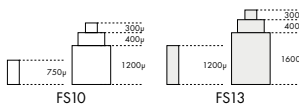

JS SERIES

OS SERIES

New

New

FS SERIES

FS20/FS23