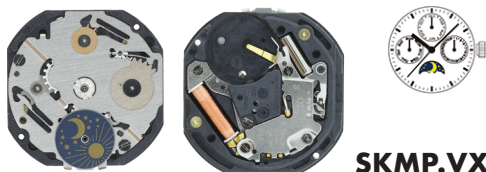

SKMP.VX3F

Size "" / Size mm	10 ½	21.50 x 22.10
Height mm	3.05	
Total height mm	5.16	
Hand-fitting	S	
Jewels	1	
Date position	-	
Hour wheel	S0271538	
Stem	S0354531	
Battery	373 / SP916SW	
Hands fitting Ø mm	110/65/20/20/20/20	
Information	Date at 3, Sun & Moon at 6, Day at 9, Month at 12