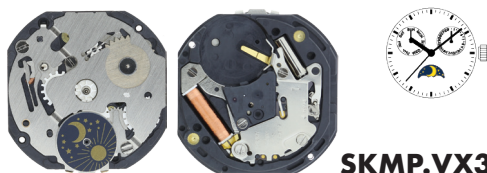

SKMP.VX3M

Size "" / Size mm	10 ½	21.50 x 22.10
Height mm	3.05	
Total height mm	5.18	
Hand-fitting	S	
Jewels	1	
Date position	-	
Hour wheel	S0271538	
Stem	S0354531	
Battery	373 / SP916SW	
Hands fitting Ø mm	110/65/20/20/20/20	
Information	Date at 2, Sun & Moon at 6, Day at 10