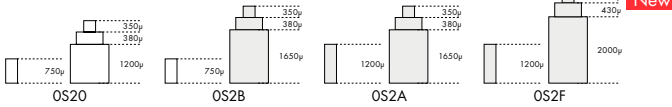

JS SERIES

OS SERIES

New

New

OS1F

FS SERIES