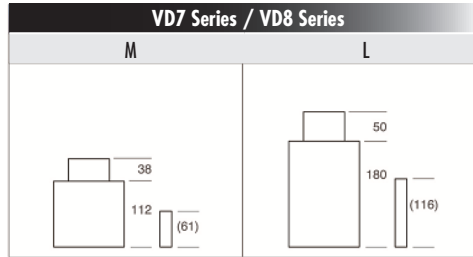

Multi-eye / Retrograde