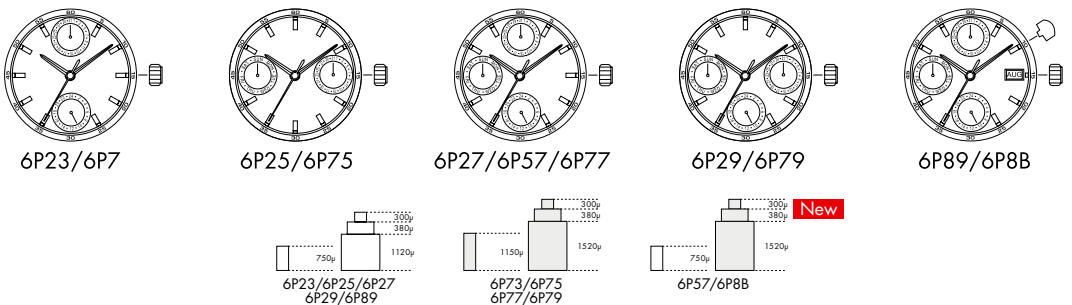

HIGH HAND SERIES

BASIC

SLIM / SMALL

6P SERIES