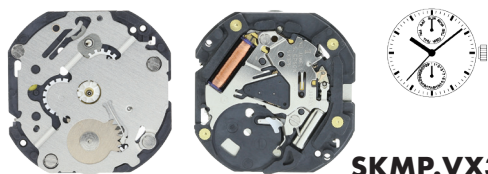

SKMP.VX3P

Size "" / Size mm	10 ½	21.50 x 21.65
Height mm	3.05	
Total height mm	5.16	
Hand-fitting	S	
Jewels	0	
Date position	-	
Hour wheel	S0271563	
Stem	SK0405.VX12E	
Battery	371 / SR920SW	
Hands fitting Ø mm	110/65/20/20/20/20	
Information	Date at 6, Day at 12