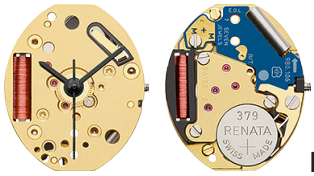

REPLACED
BY ETAMP.251474

ETAMP.251474

Hour wheel	ETA262280
Stem	ETA213158

CHRONO

ETAMP.251474

Size "" / Size mm	10 ½	23.90
Height mm	4.70	
Total height mm	6.63	
Hand-fitting	1	
Jewels	23	
Date position	D4 (inclined)	
Hour wheel	ETA262280	
Stem	ETA213158	
Battery	394 / SR936SW	
Hands fitting Ø mm	150/90/30/20/20/20	
Information	1/10 Sec at 2, Small Sec at 6, 30 Min at 10	

ETAMP.956412

Size "" / Size mm	8 3/4	19.20
Height mm	2.50	
Total height mm	3.90	
Hand-fitting	1	
Jewels	7	
Date position	D3	
Hour wheel	ETA066498	
Stem	ETA001745	
Battery	362 / SR721SW	
Hands fitting Ø mm	120/70/20	
Information	= 956414	

ETAMP.956412/6

Date position	D6
---------------	----

ETAMP.956412/A

Total height mm	3.61
Hand-fitting	0
Hour wheel	ETA066503

ETAMP.956412/E

Total height mm	3.61
Hands fitting Ø mm	120/70

ETAMP.956412/F

Total height mm	3.61
Date position	D6
Hands fitting Ø mm	120/70

ETAMP.976001

Size "" / Size mm	5 1/2 x 6 3/4	13.00 x 15.15
Height mm	1.95	
Total height mm	2.90	
Hand-fitting	1	
Jewels	6	
Date position	-	
Hour wheel	ETA001491	
Stem	ETA001948	
Battery	321 / SR616SW	
Hands fitting Ø mm	100/55	
Information	-	