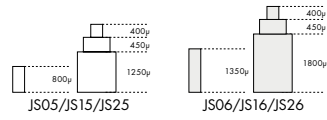

JS SERIES

OS SERIES

New

New

FS SERIES