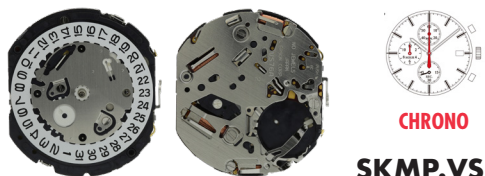

SKMP.VS76

Size ''' / Size mm	12	27.60 x 24.00
Height mm	4.40	
Total height mm	7.35	
Hand-fitting	M	
Jewels	0	
Date position	D3	
Hour wheel	S0271636	
Stem	S0351587	
Battery	S302334T	
Hands fitting Ø mm	110/65/21/21/21/21	
Information	Min at 6, Small Sec at 9, 1/20 Sec Chrono at 12