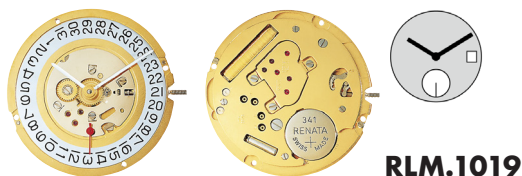

RLM.1019

Size "" / Size mm	11 ½	26.20
Height mm	1.90	
Total height mm	3.10	
Hand-fitting	1	
Jewels	10	
Date position	D3	
Hour wheel	RL3301.211	
Stem	RL3000.170	
Battery	341 / SR714SW	
Hands fitting Ø mm	120/70/20	
Information	Small Sec	

Date position	D6