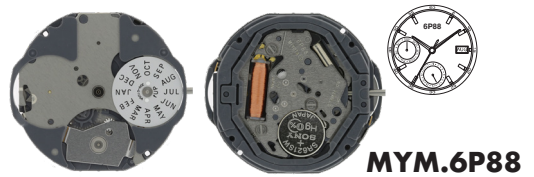

MYM.6P77

MYM.6P88

Size ''' / Size mm	10 ½	22.60
Height mm	3.85	
Total height mm	5.58	
Hand-fitting	-	
Jewels	0	
Date position	M3(month)	
Hour wheel	MY075.306	
Stem	MY065.379	
Battery	364 / SR621SW	
Hands holes Ø mm	Information not available	
Information	Month at 3, 24 Hrs at 6, Week Day at 9