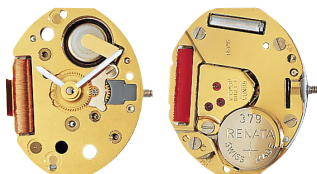

RLM.751.4

Total height mm	5.20
Hand-fitting	4
Hour wheel	RL3301.204

RLM.751E

Size "" / Size mm	5 1/2 x 6 3/4	13.00 x 15.55
Height mm	2.50	
Total height mm	3.73	
Hand-fitting	1	
Jewels	4	
Date position	-	
Hour wheel	RL3301.176	
Stem	RL3000.132	
Battery	379 / SR521SW	
Hands fitting Ø mm	120/70	
Information	-	

RLM.751E.0

Total height mm	3.53
Hand-fitting	0
Hour wheel	RL3301.209