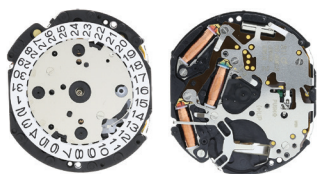

CHRONO

SKMP.VD51

Size''' / Size mm	12 ¾	29.50 x 26.00
Height mm	4.57	
Total height mm	6.93	
Hand-fitting	M	
Jewels	0	
Date position	D3	
Hour wheel	S0271407	
Stem	SK0405.VX12E	
Battery	371 / SR920SW	
Hands fitting Ø mm	110/65/21/21/21	
Information	60 Min at 6, Small Sec at 12	

CHRONO

SKMP.VD51.2

Total height mm	7.22
Hand-fitting	L
Hour wheel	S0273037