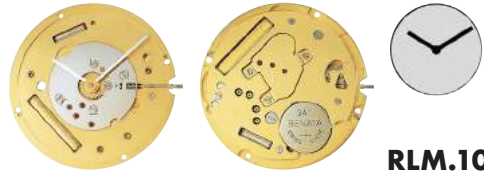

RLM.1012

Size''' / Size mm	11 ½	26.20
Height mm	1.90	
Total height mm	3.05	
Hand-fitting	1	
Jewels	5	
Date position	-	
Hour wheel	RL3301.211	
Stem	RL3000.170	
Battery	341 / SR714SW	
Hands fitting Ø mm	120/70	
Information	-	

Date position	D6