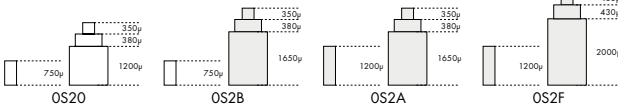

OS20

OS2B

OS2A

OS2F

New