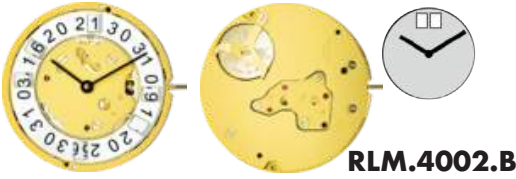

RLM.4002.B

Size "" / Size mm	12 ½	28.60
Height mm	4.40	
Total height mm	5.50	
Hand-fitting	0	
Jewels	5	
Date position	BD12 (big date)	
Hour wheel	RL3301.285	
Stem	RL3000.177	
Battery	395 / SR927SW	
Hands fitting Ø mm	150/90	
Information	-