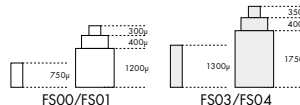

FS00/FS01

FS03/FS04