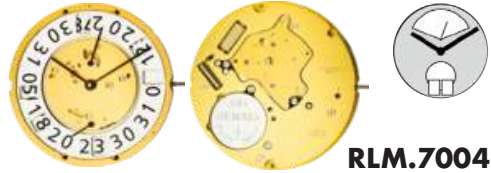

RLM.7003.L

RLM.7004.N

Size "" / Size mm	15	34.60
Height mm	5.60	
Total height mm	7.33	
Hand-fitting	1	
Jewels	6	
Date position	BD6 (big date)	
Hour wheel	RL3301.296	
Stem	RL3000.194	
Battery	381 / SR1120SW	
Hands fitting Ø mm	150/90/20/20	
Information	Small Sec at 6, Retro Day at 12