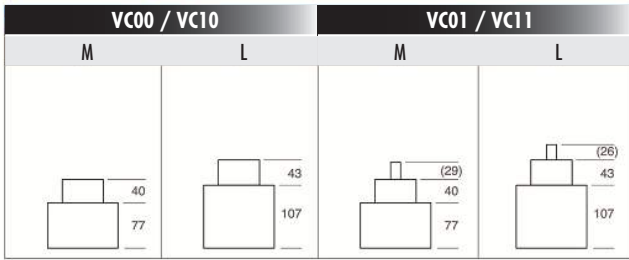

HIGH HAND SERIES

Dual Time

Multi-eye / Retrograde

Slim

Standard

*PC21J : 3 years battery life
PC21AE / AF : 2 years battery life