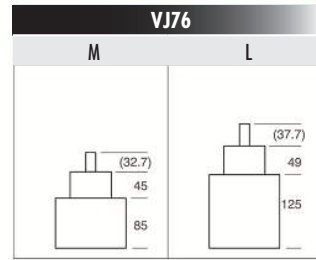

HIGH HAND SERIES

Dual Time

Multi-eye / Retrograde

Slim

Standard

*PC21J : 3 years battery life
PC21AE / AF : 2 years battery life