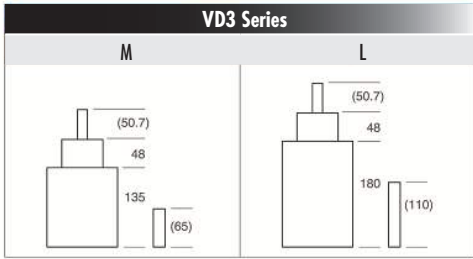

HIGH HAND SERIES

Dual Time