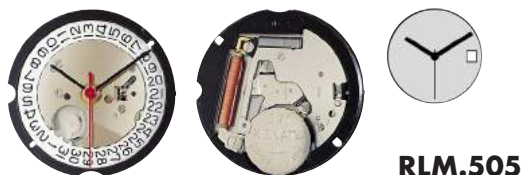

Size "" / Size mm	10 ½	23.90
Height mm	3.00	
Total height mm	4.50	
Hand-fitting	1	
Jewels	1	
Date position	D3	
Hour wheel	RL3301.229	
Stem	RL3000.164	
Battery	371 / SR920SW	
Hands fitting Ø mm	120/70/20	
Information	-	

RLM.505.2

Hand-fitting	2
Hour wheel	RL3301.230TA

RLM.505.24.H

Information	24 Hrs by Hand

RLM.505.24D/G1

Information	24 Hrs by Disc at 6

RLM.505.24D/G2

Information	24 Hrs by Disc at 12

RLM.505.24H/6

Date position	D6
Information	24 Hrs by Hand

RLM.505.6

Hand-fitting	6
Hour wheel	RL3301.230TA