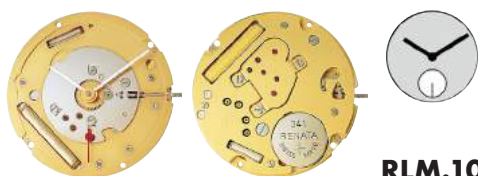

RLM.1004

Size "" / Size mm	10 ½	23.90
Height mm	1.90	
Total height mm	3.05	
Hand-fitting	1	
Jewels	10	
Date position	-	
Hour wheel	RL3301.211	
Stem	RL3000.169	
Battery	341 / SR714SW	
Hands fitting Ø mm	120/70/20	
Information	Small Sec	

RLM.1004.2

Total height mm	3.30
Hand-fitting	2
Hour wheel	RL3301.245