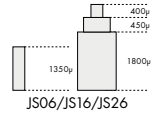

JS06/JS16/JS26