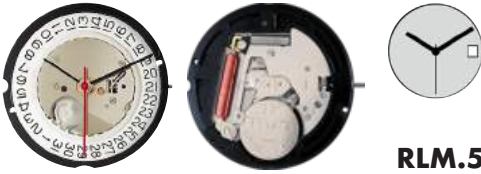

RLM.515

Size "" / Size mm	11 ½	26.20
Height mm	3.00	
Total height mm	4.46	
Hand-fitting	1	
Jewels	1	
Date position	D3	
Hour wheel	RL3301.229	
Stem	RL3000.164	
Battery	371 / SR920SW	
Hands fitting Ø mm	120/70/20	
Information	-	

RLM.515.2

Total height mm	4.81
Hand-fitting	2
Hour wheel	RL3301.230

Total height mm	4.81
Hand-fitting	2
Date position	D6
Hour wheel	RL3301.230

RLM.515.6

Total height mm	5.31
Hand-fitting	6
Hour wheel	RL3301.237

Date position	D4

Date position	D6