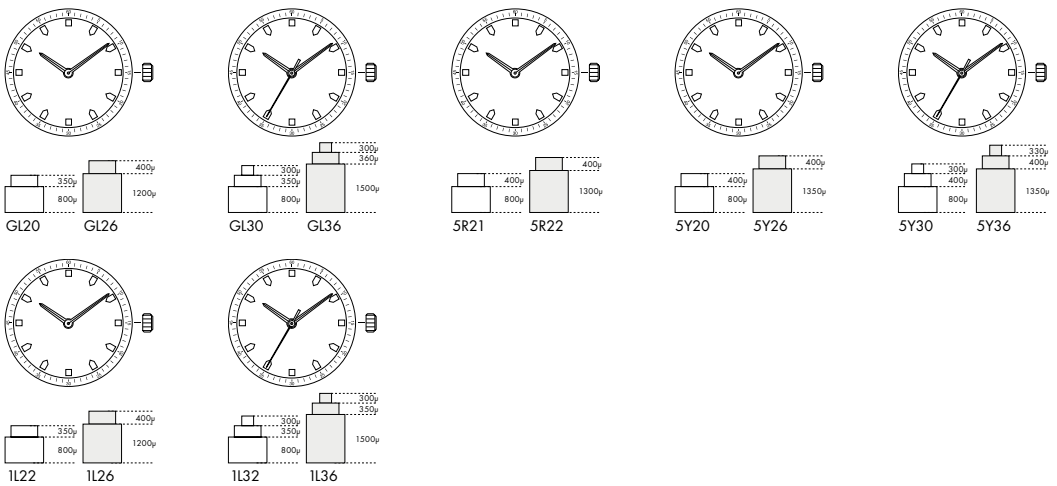

SLIM / SMALL