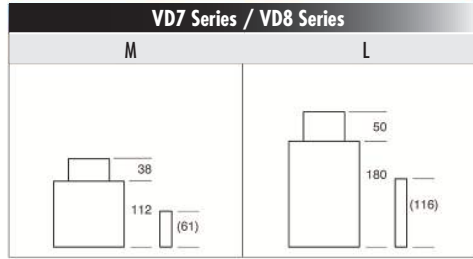

Multi-eye / Retrograde