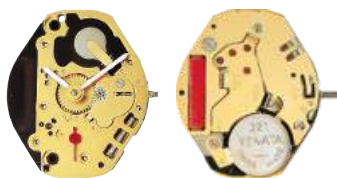

Size "" / Size mm	6 ¾ x 8	15.30 x 18.20
Height mm	1.90	
Total height mm	3.05	
Hand-fitting	1	
Jewels	6	
Date position	-	
Hour wheel	RL3301.234	
Stem	RL3000.160	
Battery	321 / SR616SW	
Hands fitting Ø mm	120/70/20	
Information	Small Sec	

Total height mm	3.25	
Hand-fitting	2	
Hour wheel	RL3301.212	

Total height mm	Not available	
Hand-fitting	Z	
Hour wheel	RL3301.265