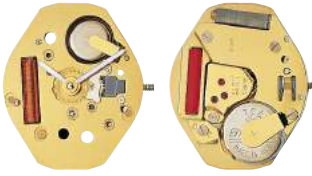

## RLM.753.5

Total height mm	6.15
Hand-fitting	5
Hour wheel	RL3301.154

**RLM.762**

Size''' / Size mm	6 ¾ x 8	15.30 x 18.20
Height mm	2.50	
Total height mm	3.70	
Hand-fitting	1	
Jewels	4	
Date position	-	
Hour wheel	RL3301.133	
Stem	RL3000.132	
Battery	364 / SR621SW	
Hands fitting Ø mm	120/70	
Information	-	