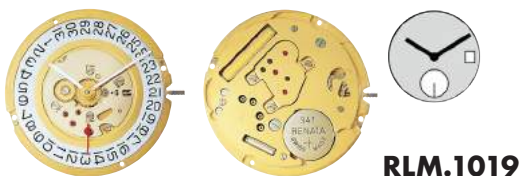

RLM.1019

Size ''' / Size mm	11 ½	26.20
Height mm	1.90	
Total height mm	3.10	
Hand-fitting	1	
Jewels	10	
Date position	D3	
Hour wheel	RL3301.211	
Stem	RL3000.170	
Battery	341 / SR714SW	
Hands fitting Ø mm	120/70/20	
Information	Small Sec	

Date position	D6