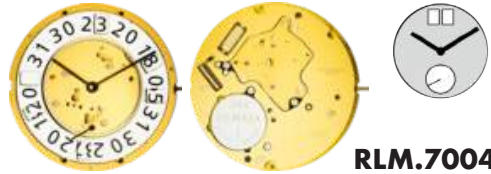

RLM.7003.B

RLM.7004.B

Size "" / Size mm	15	34.60
Height mm	5.60	
Total height mm	7.35	
Hand-fitting	1	
Jewels	6	
Date position	BD12 (big date)	
Hour wheel	RL3301.296	
Stem	RL3000.194	
Battery	381 / SR1120SW	
Hands fitting Ø mm	150/90/20	
Information	Small Sec at 6