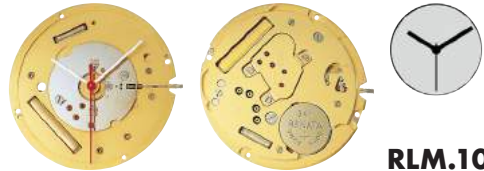

RLM.1013

Size''' / Size mm	11 ½	26.20
Height mm	1.90	
Total height mm	3.50	
Hand-fitting	1	
Jewels	8	
Date position	-	
Hour wheel	RL3301.211	
Stem	RL3000.170	
Battery	341 / SR714SW	
Hands fitting Ø mm	120/70/20	
Information	-