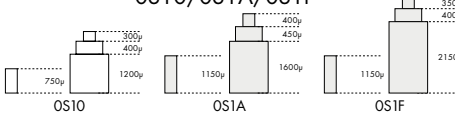

OS1F

JS SERIES

OS SERIES

OS10