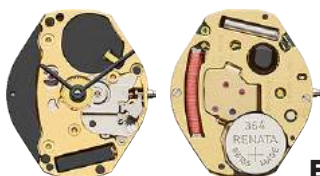

ETAMP.902002

Size ''' / Size mm	6 ¾ x 8	15.30 x 17.80
Height mm	2.35	
Total height mm	3.39	
Hand-fitting	1	
Jewels	4	
Date position	-	
Hour wheel	ETA222388	
Stem	ETA129854	
Battery	364 / SR621SW	
Hands fitting Ø mm	120/70	
Information	= 902001, = 902005