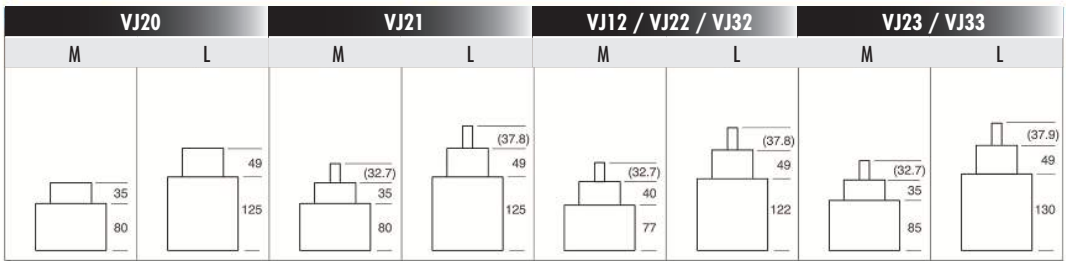

HIGH HAND SERIES

Dual Time

Multi-eye / Retrograde

Slim

Standard

*PC21J : 3 years battery life
PC21AE / AF : 2 years battery life