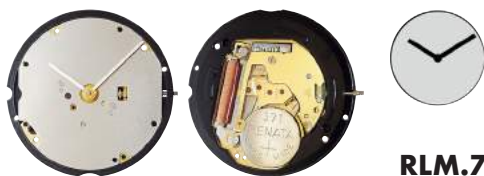

RLM.712

Size''' / Size mm	11 ½	26.20
Height mm	2.50	
Total height mm	3.64	
Hand-fitting	1	
Jewels	5	
Date position	-	
Hour wheel	RL3301.134	
Stem	RL3000.155	
Battery	371 / SR920SW	
Hands fitting Ø mm	120/70	
Information	-