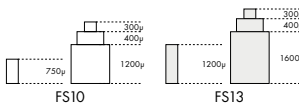

JS SERIES

OS SERIES

New

New

FS SERIES

FS10

FS13