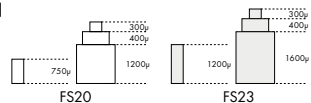

JS SERIES

OS SERIES

New

New

FS SERIES

FS20

FS23