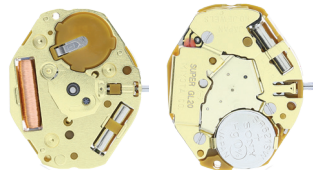

MYM.GL10/6

Date position	D6
---------------	----

MYM.GL20

Size''' / Size mm	6 3/4 x 8	15.30 x 18.20
Height mm	2.28	
Total height mm	3.40	
Hand-fitting	-	
Jewels	0	
Date position	-	
Hour wheel	MY075.535	
Stem	MY065.541	
Battery	364 / SR621SW	
Hands fitting Ø mm	120/70	
Information	-	

MYM.GL15

Size''' / Size mm	6 3/4 x 8	15.30 x 18.20
Height mm	2.71	
Total height mm	3.88	
Hand-fitting	-	
Jewels	0	
Date position	D3	
Hour wheel	MY075.537	
Stem	MY065.547	
Battery	364 / SR621SW	
Hands fitting Ø mm	120/70	
Information	-	

MYM.GL26

Total height mm	3.85
Hand-fitting	High version of MYM.GL20
Hour wheel	Information not available

MYM.GL15/6

Date position	D6
---------------	----

MYM.GL30

Size''' / Size mm	6 3/4 x 8	15.30 x 18.20
Height mm	2.28	
Total height mm	3.68	
Hand-fitting	-	
Jewels	0	
Date position	-	
Hour wheel	MY075.535	
Stem	MY065.541	
Battery	364 / SR621SW	
Hands fitting Ø mm	120/70/17	
Information	-	